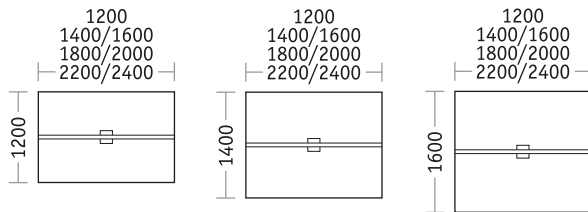

Efficient.

Use in the central zone or country-specific work zones with space-optimised places, as in this configuration with a depth of 1400 mm and width of 4800 mm.

With *get together* flexibility is paramount.

Simple and efficient.

See for yourself with our product video:
<https://youtu.be/uOTcKYXb6uQ>

Dimensions and accessories

One-piece table tops

Two-piece table tops

End workstation

Add-on top / shelf

Returntable