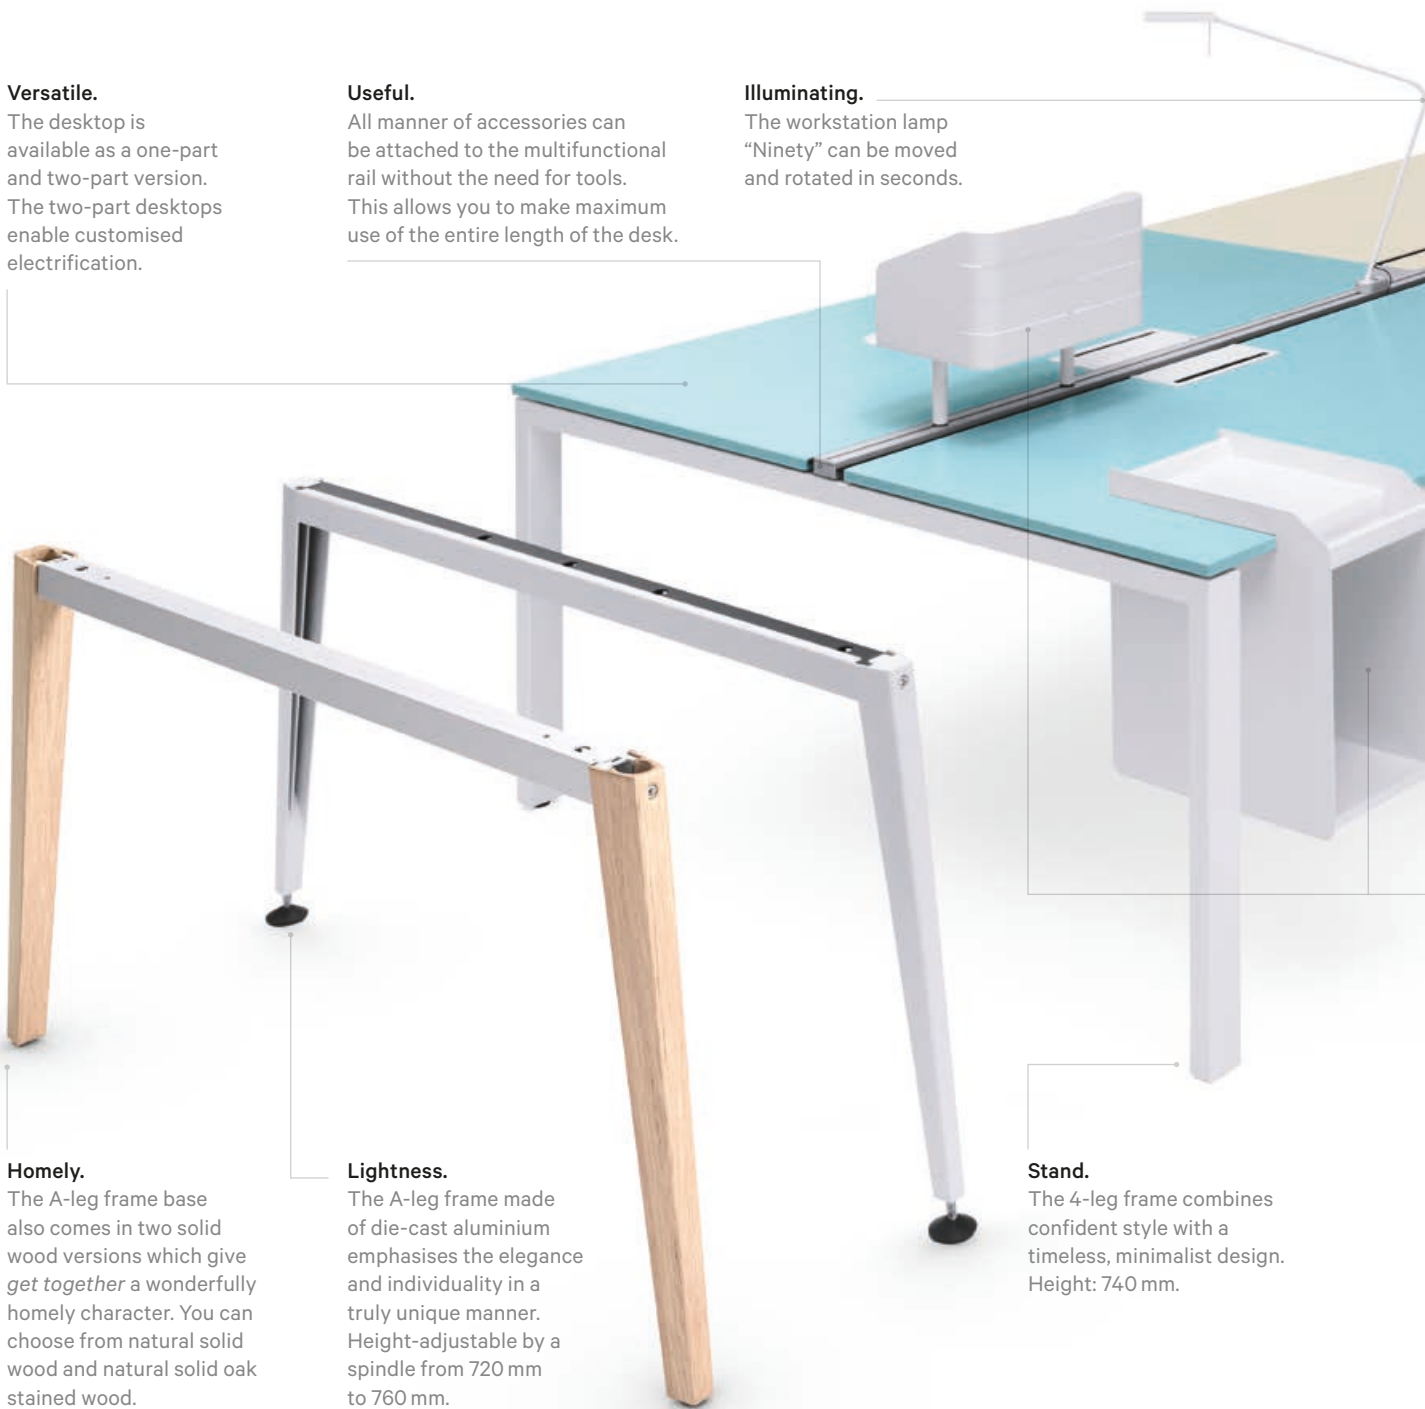

Versatile.

The desktop is available as a one-part and two-part version. The two-part desktops enable customised electrification.

Useful.

All manner of accessories can be attached to the multifunctional rail without the need for tools. This allows you to make maximum use of the entire length of the desk.

Illuminating.

The workstation lamp "Ninety" can be moved and rotated in seconds.

Homely.

The A-leg frame base also comes in two solid wood versions which give *get together* a wonderfully homely character. You can choose from natural solid wood and natural solid oak stained wood.

Lightness.

The A-leg frame made of die-cast aluminium emphasises the elegance and individuality in a truly unique manner. Height-adjustable by a spindle from 720 mm to 760 mm.

Stand.

The 4-leg frame combines confident style with a timeless, minimalist design. Height: 740 mm.

Multifunctional.

The shelf can be simply placed at the front end. It functions as a privacy screen and storage space. With its counter-like character it also serves as a contact point.

Clean.

The electrical connection panel thus provides enough space for bundled cable management and, in its fixed position, guarantees a tidy appearance, even under the desktop. For flexible vertical cable management an electrical connection unit and cable chains are optionally available.