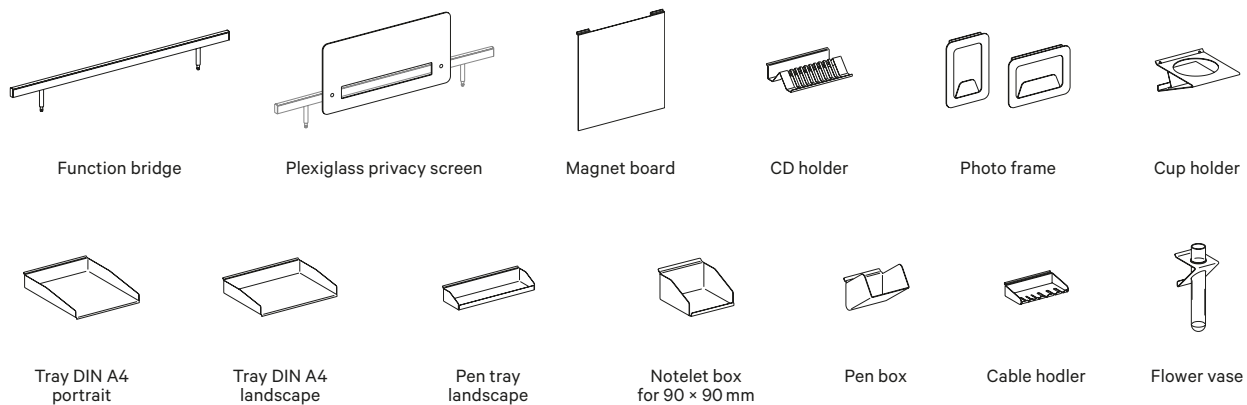

Simple and efficient.

See for yourself with our product video:
<https://youtu.be/uOTcKYXb6uQ>

Dimensions and accessories

One-piece table tops

Two-piece table tops

End workstation

Add-on top / shelf

Returntable

Boxes & screens

smart box easy

smart box power

Organiser

Electrical connection unit

Screen magazine

Screen sail

Screen shell

Accessories

Function bridge

Plexiglass privacy screen

Magnet board

CD holder

Photo frame

Cup holder

Tray DIN A4 portrait