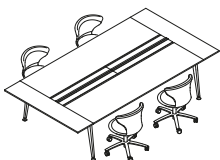

Flexible.

Versatile use with space-optimised stations in the configuration shown with a depth of 1600 mm and width of 2400 mm.