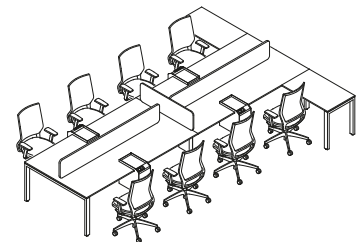

Efficient.

Use in the central zone or country-specific work zones with space-optimised places, as in this configuration with a depth of 1400 mm and width of 4800 mm.