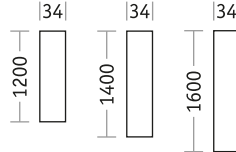

Simple and efficient.

See for yourself with our product video:
<https://youtu.be/uOTcKYXb6uQ>

Dimensions and accessories

One-piece table tops

Two-piece table tops

End workstation

Add-on top / shelf

Returntable