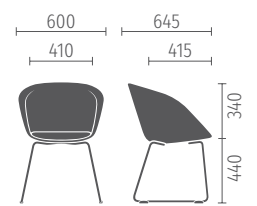

The colour of the castors matches the star base: black or white

Four-leg chair

Conference chair

5-star base on castors

4-star base on castors

Skid frame

Easy to customise

Single-coloured or two-coloured?
 Wooden legs, skids or castors?
 This table provides an overview
 of the numerous configurations of
 the “spot” family – there is a model
 and design for every occasion.

With the 4-star base on castors, the height adjustment is omitted in favour of the reduced profile – as a result, there is no lever to be seen under the seat surface

Novel hybrid glides on the skid model:
 Unloaded, the club chair glides effortlessly,
 under load it provides a good grip – even on
 smooth, sensitive floors

on spot cosy

Fully upholstered club chair

1. Dimensions (in mm)	Four-leg chair	Conference chair	5-star base on castors	4-star base on castors	Skid model
Width	600	600	600	755	600
Height	790	780	765–855	800	780
Depth	645	645	645	755	645
Seat width	410	410	410	410	410
Seat height	450	440	425–515	460	440
Seat depth	415	415	415	415	415
Weight (in kg)	8.1	9.4	9.3	8,8	8.6