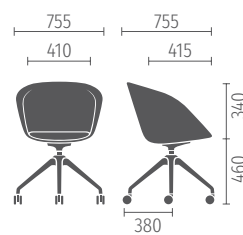

The colour of the castors matches the star base: black or white

Four-leg chair

Conference chair

5-star base on castors

4-star base on castors

Skid frame

Easy to customise

Single-coloured or two-coloured?
 Wooden legs, skids or castors?
 This table provides an overview
 of the numerous configurations of
 the “spot” family – there is a model
 and design for every occasion.

With the 4-star base on castors, the height adjustment is omitted in favour of the reduced profile – as a result, there is no lever to be seen under the seat surface

Novel hybrid glides on the skid model:
 Unloaded, the club chair glides effortlessly,
 under load it provides a good grip – even on
 smooth, sensitive floors

on spot cosy

Fully upholstered club chair

1. Dimensions (in mm)	Four-leg chair	Conference chair	5-star base on castors	4-star base on castors	Skid model
Width	600	600	600	755	600
Height	790	780	765–855	800	780
Depth	645	645	645	755	645
Seat width	410	410	410	410	410
Seat height	450	440	425–515	460	440
Seat depth	415	415	415	415	415
Weight (in kg)	8.1	9.4	9.3	8,8	8.6