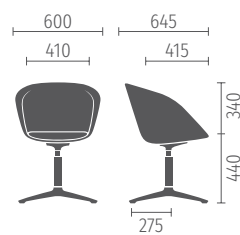

The colour of the castors matches the star base: black or white

Four-leg chair

Conference chair

5-star base on castors

4-star base on castors

Skid frame

Easy to customise

Single-coloured or two-coloured?
 Wooden legs, skids or castors?
 This table provides an overview
 of the numerous configurations of
 the “spot” family – there is a model
 and design for every occasion.

on spot cosy

Fully upholstered club chair

1. Dimensions (in mm)	Four-leg chair	Conference chair	5-star base on castors	4-star base on castors	Skid model
Width	600	600	600	755	600
Height	790	780	765–855	800	780
Depth	645	645	645	755	645
Seat width	410	410	410	410	410
Seat height	450	440	425–515	460	440
Seat depth	415	415	415	415	415
Weight (in kg)	8.1	9.4	9.3	8,8	8.6