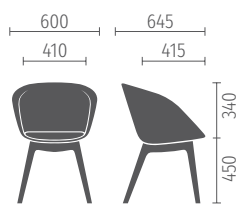

The colour of the castors matches the star base: black or white

Four-leg chair

Conference chair

5-star base on castors

4-star base on castors

Skid frame

Easy to customise

Single-coloured or two-coloured?
 Wooden legs, skids or castors?
 This table provides an overview
 of the numerous configurations of
 the “spot” family – there is a model
 and design for every occasion.

on spot cosy

Fully upholstered club chair

1. Dimensions (in mm)	Four-leg chair	Conference chair	5-star base on castors	4-star base on castors	Skid model
Width	600	600	600	755	600
Height	790	780	765–855	800	780
Depth	645	645	645	755	645
Seat width	410	410	410	410	410
Seat height	450	440	425–515	460	440
Seat depth	415	415	415	415	415
Weight (in kg)	8.1	9.4	9.3	8,8	8.6