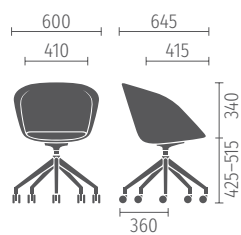

5-star base on castors