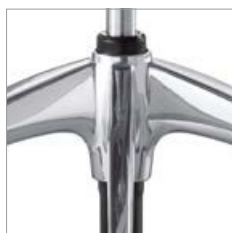

Sustainability down to the last detail

Sustainability and quality “Made in Germany” have been key company principles at Sedus for more than 50 years. Principles that Sedus open mind and open up also embody, and which are reflected in recycling-orientated product design, ecologically tested materials, resource-saving and energy-conscious manufacturing and ongoing quality tests.

Thus, for instance, solvent-free powder coating is used in the production of open mind and open up instead of conventional paint. The high quality modern classic version of open up also reflects the Sedus quality and sustainability philosophy. This is clearly evident in the natural leather, which is not treated with any additives.

Sedus operates globally in accordance with the principles of the UN Global Compact on human rights, labour standards, environmental protection and fighting corruption

Glossy

Perfect chrome finishes from an electroplating workshop that includes a treatment plant that removes the residues from the water

Resistant

Fabric quality that is not only durable, but also exemplary in terms of tear and chemical resistance

Never far away

Highest quality and short transport routes. The soft aniline leathers used are obtained primarily from Southern Germany and Austria

Awards open mind

Awards open up