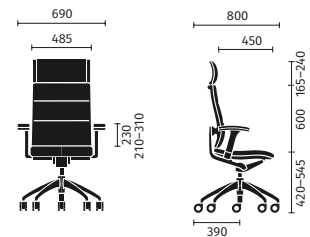

open mind

open up

open mind

open up