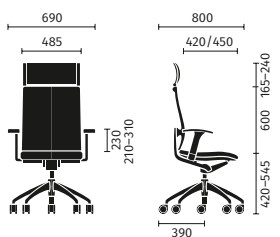

open mind

open up

open mind

open up