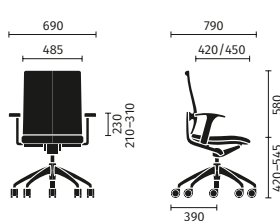

open mind

open up

open mind

open up