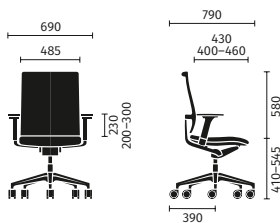

open mind

open up

open mind

open up