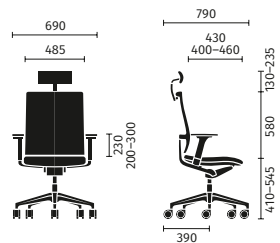

open mind

open up

open mind

open up