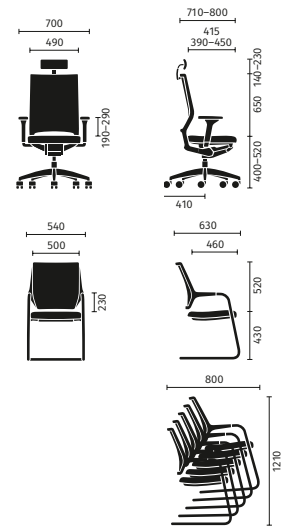

Swivel chair with fully upholstered backrest, headrest, height-adjustable lumbar support, 4D adjustable armrests, black plastic base

Cantilever chair with fully upholstered backrest, chromed frame (optionally stackable)