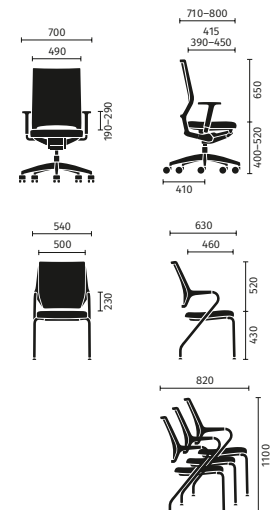

Swivel chair with fully upholstered backrest, headrest, height-adjustable lumbar support, 4D adjustable armrests, black plastic base

Cantilever chair with fully upholstered backrest, chromed frame (optionally stackable)

quarterback with comfort membrane backrest

Swivel chair with comfort membrane backrest, height-adjustable lumbar support, height-adjustable armrests, black plastic base

4-leg model with slim upholstery backrest and castors, chromed frame

quarterback with membrane backrest

Swivel chair with membrane-covered backrest, height-adjustable lumbar support, black plastic base

4-leg model with membrane-covered backrest, chromed frame (stackable)