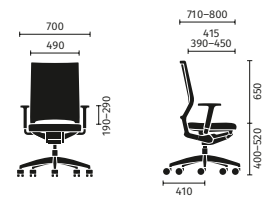

Swivel chair with fully upholstered backrest, headrest, height-adjustable lumbar support, 4D adjustable armrests, black plastic base

Cantilever chair with fully upholstered backrest, chromed frame (optionally stackable)

quarterback with comfort membrane backrest

Swivel chair with comfort membrane backrest, height-adjustable lumbar support, height-adjustable armrests, black plastic base

4-leg model with slim upholstery backrest and castors, chromed frame