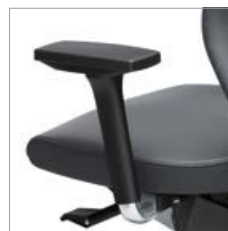

Basic armrests
Height-adjustable

4D adjustable armrests
Adjustable in height, width and depth, with swivelling soft-touch covers

Polished connection to go with polished aluminium base

More relaxed working
The height and tilt adjustable neck support with optional clothes hanger

quarterback with comfort membrane backrest

Swivel chair with comfort membrane backrest, height-adjustable lumbar support, height-adjustable armrests, black plastic base

4-leg model with slim upholstery backrest and castors, chromed frame