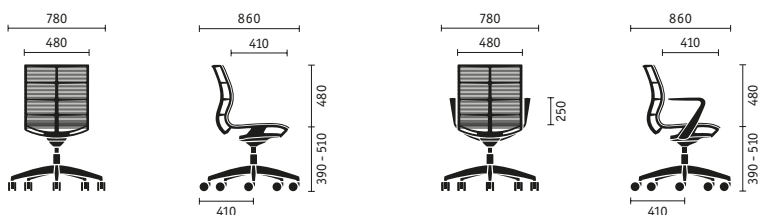

COMPANY OF THE FUTURE

Company:

se:joy:

The ergonomic features and the quality of the materials used are not the only reasons why Sedus products feel good. The principles according to which they are developed and finished are also a contributing factor. These principles include ecological compatibility, conservation of resources and recyclability. Principles, which have been defining the way Sedus does business for more than 50 years. Out of a sense of responsibility for the future.