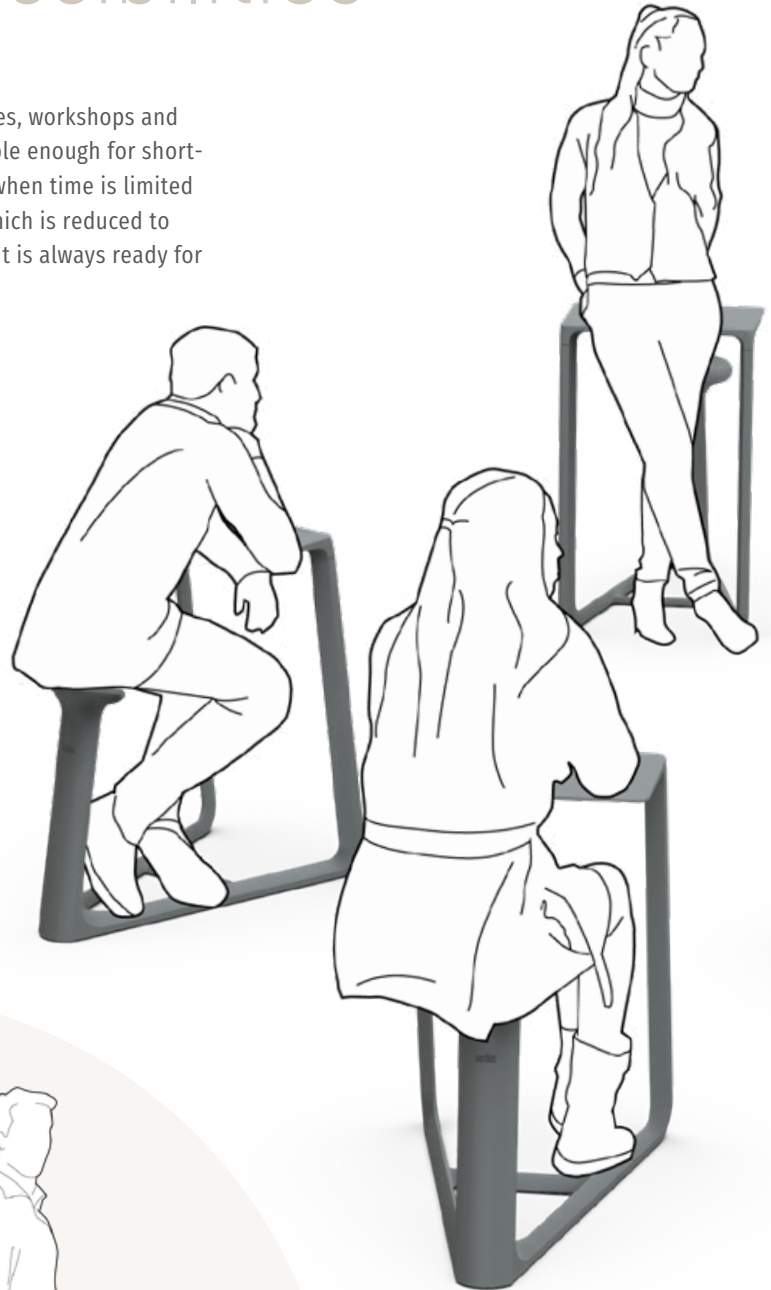

## Frame

Black

Basalt grey

Pale grey

Need to change location quickly? se:note is easy to take along or relocate thanks to its light weight and the recessed handle in the seat.

When not in use,  
the micro-workplace  
can be staggered  
to save space.

The desk surface has a  
pen groove. The legs can  
be equipped with felt glides.

se:note is a workstation in monoblock design, combining a seat and a writing surface. It makes separate desks or writing tablets superfluous. Its design intuitively invites you to sit down for taking notes or having a quick read. And what is more, se:note can be easily grouped, arranged in different constellations and stored away just as quickly.