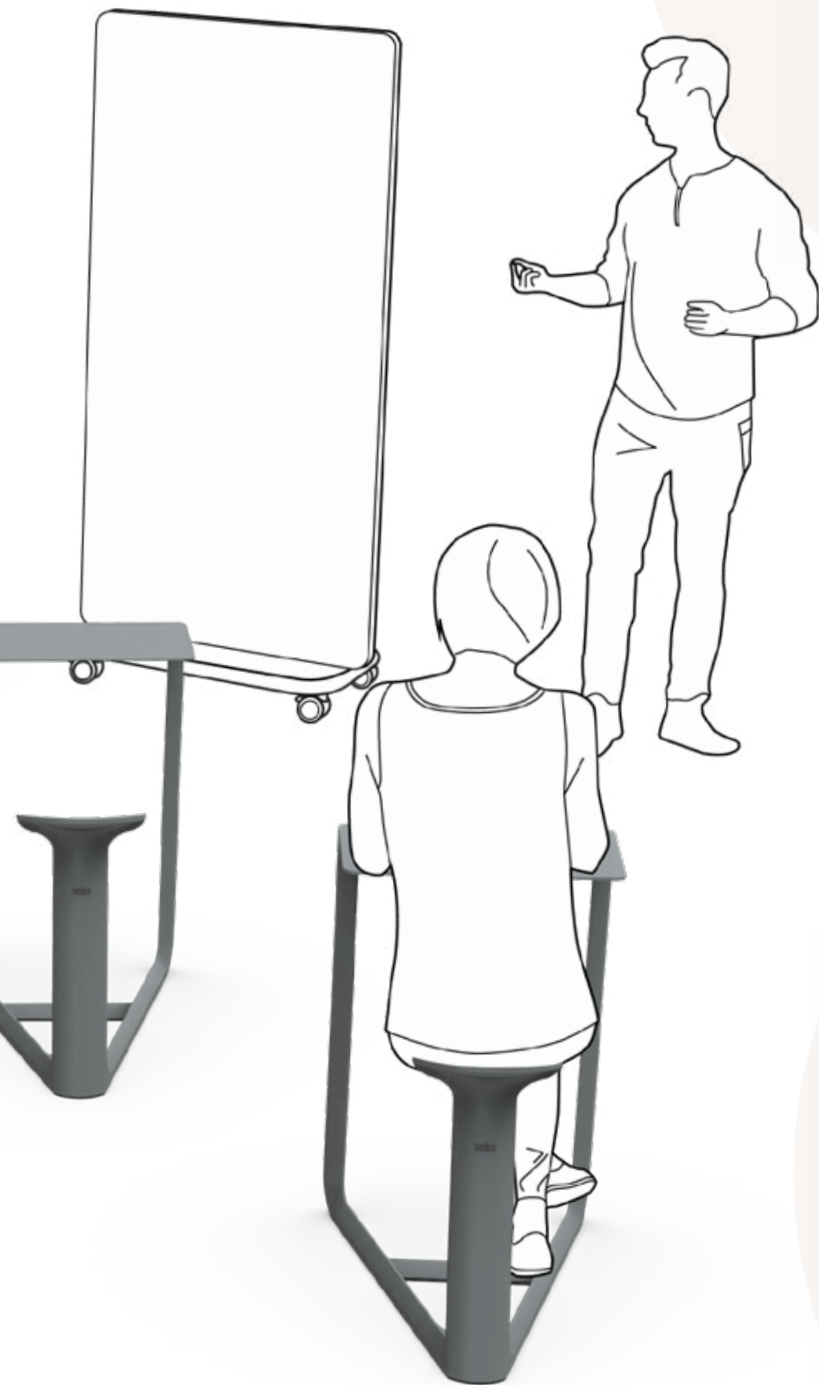

## Frame

Black

Basalt grey

Pale grey

Need to change location quickly? se:note is easy to take along or relocate thanks to its light weight and the recessed handle in the seat.

When not in use,  
the micro-workplace  
can be staggered  
to save space.

The desk surface has a  
pen groove. The legs can  
be equipped with felt glides.

se:note is a workstation in monoblock design, combining a seat and a writing surface. It makes separate desks or writing tablets superfluous. Its design intuitively invites you to sit down for taking notes or having a quick read. And what is more, se:note can be easily grouped, arranged in different constellations and stored away just as quickly.