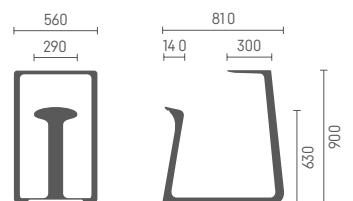

## Frame

Black

Basalt grey

Pale grey

Need to change location quickly? se:note is easy to take along or relocate thanks to its light weight and the recessed handle in the seat.

When not in use,  
the micro-workplace  
can be staggered  
to save space.