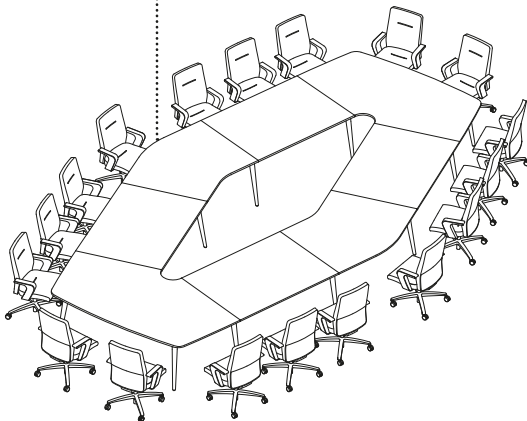

Your room, your rules

mastermind matches your rooms. A statement that can easily be made without having previously seen your rooms. The Sedus Planning Service will gladly provide proof at your premises.

Grand. mastermind lends an air of grandeur to every conference or meeting – regardless of whether twelve, 20 or even more people are present. Arranged as a diamond or in V-configuration with a clear view for everyone: efficiency and flexibility are on the agenda in the planning phase already.